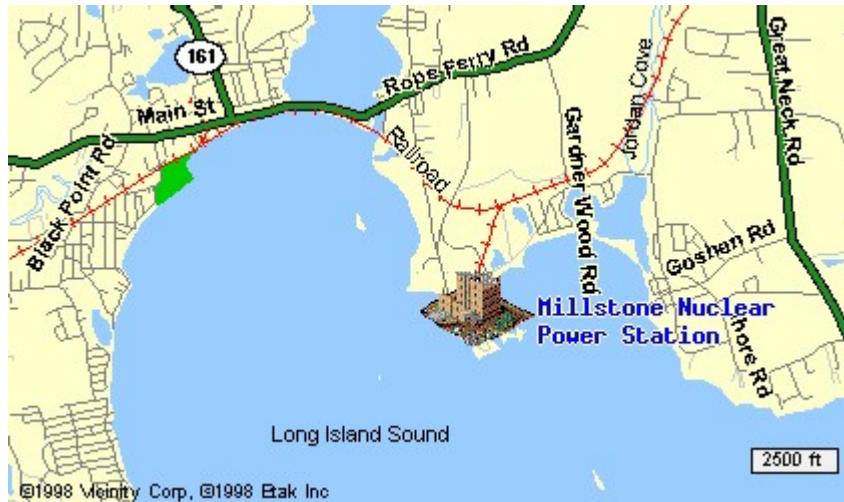

Directions to Dominion's Millstone Power Station in Waterford, CT

Millstone Nuclear Power Station

Millstone Station

Street Address:

Rope Ferry Road (Route 156)
Waterford, CT 06385

For all sets of directions (from Millstone Access Road to Simulator Foyer conference room):

TRAVELING EAST: (From New Haven direction)

1. Travel Route I-95 North to Exit #74, Route 161.
2. Turn right off exit.
3. Proceed on Route 161 to end.
4. At end turn left onto Route 156.
5. Proceed over Niantic River Bridge.
6. At second light turn right onto Millstone Access Road.

TRAVELING WEST: (From New London direction)

1. Travel Route I-95 South to Exit #74, Route 161.
2. Turn right off exit.
3. Proceed on Route 161 to end.
4. At end turn left onto Route 156.
5. Proceed over Niantic River Bridge.
6. At second light turn right onto Millstone Access Road.

TRAVELING SOUTHWEST: (From Norwich direction)

1. Travel Route I-395 South to I-95 South.
2. Proceed on Route I-95 to Exit #74, Route 161.
3. Turn right off exit.
4. Proceed on Route 161 to end.
5. At end turn left onto Route 156.
6. Proceed over Niantic River Bridge.
7. At second light turn right onto Millstone Access Road.